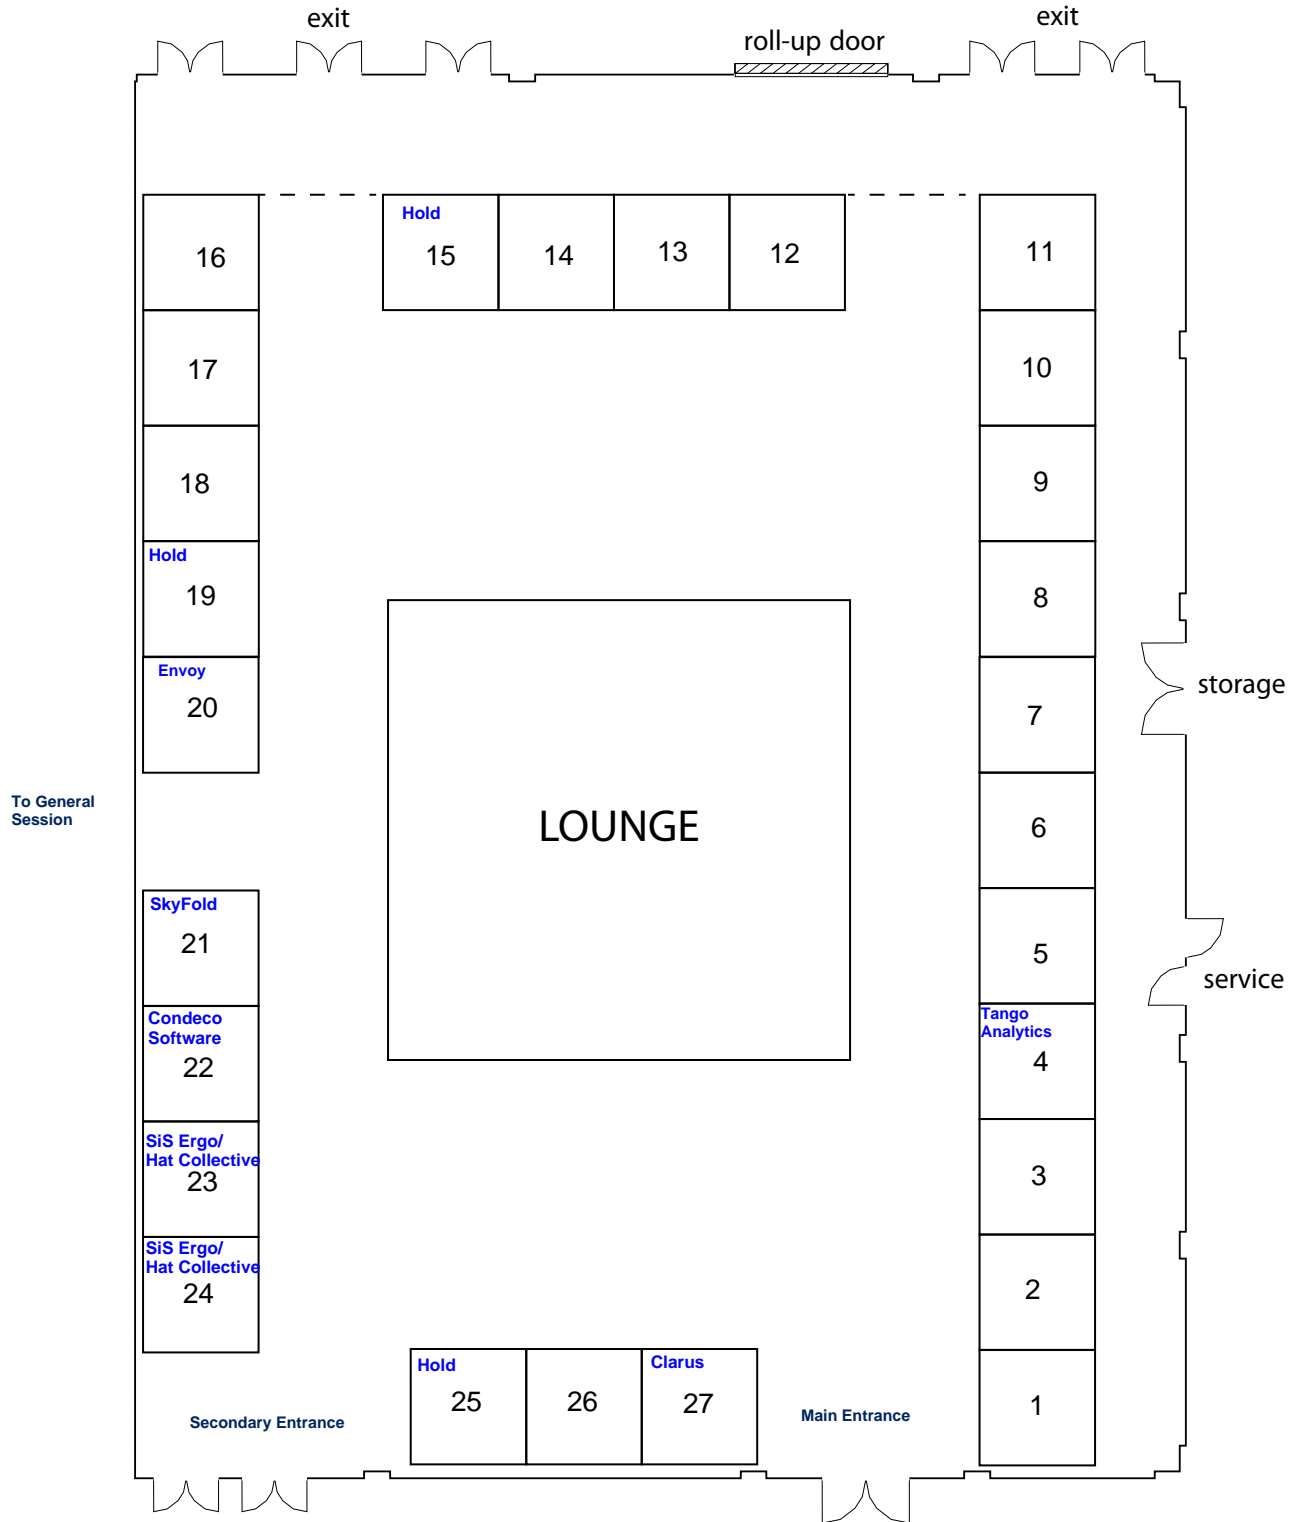

Future Offices Town and Country Resort San Diego Pacific A

27 - 10' x 10' Booths